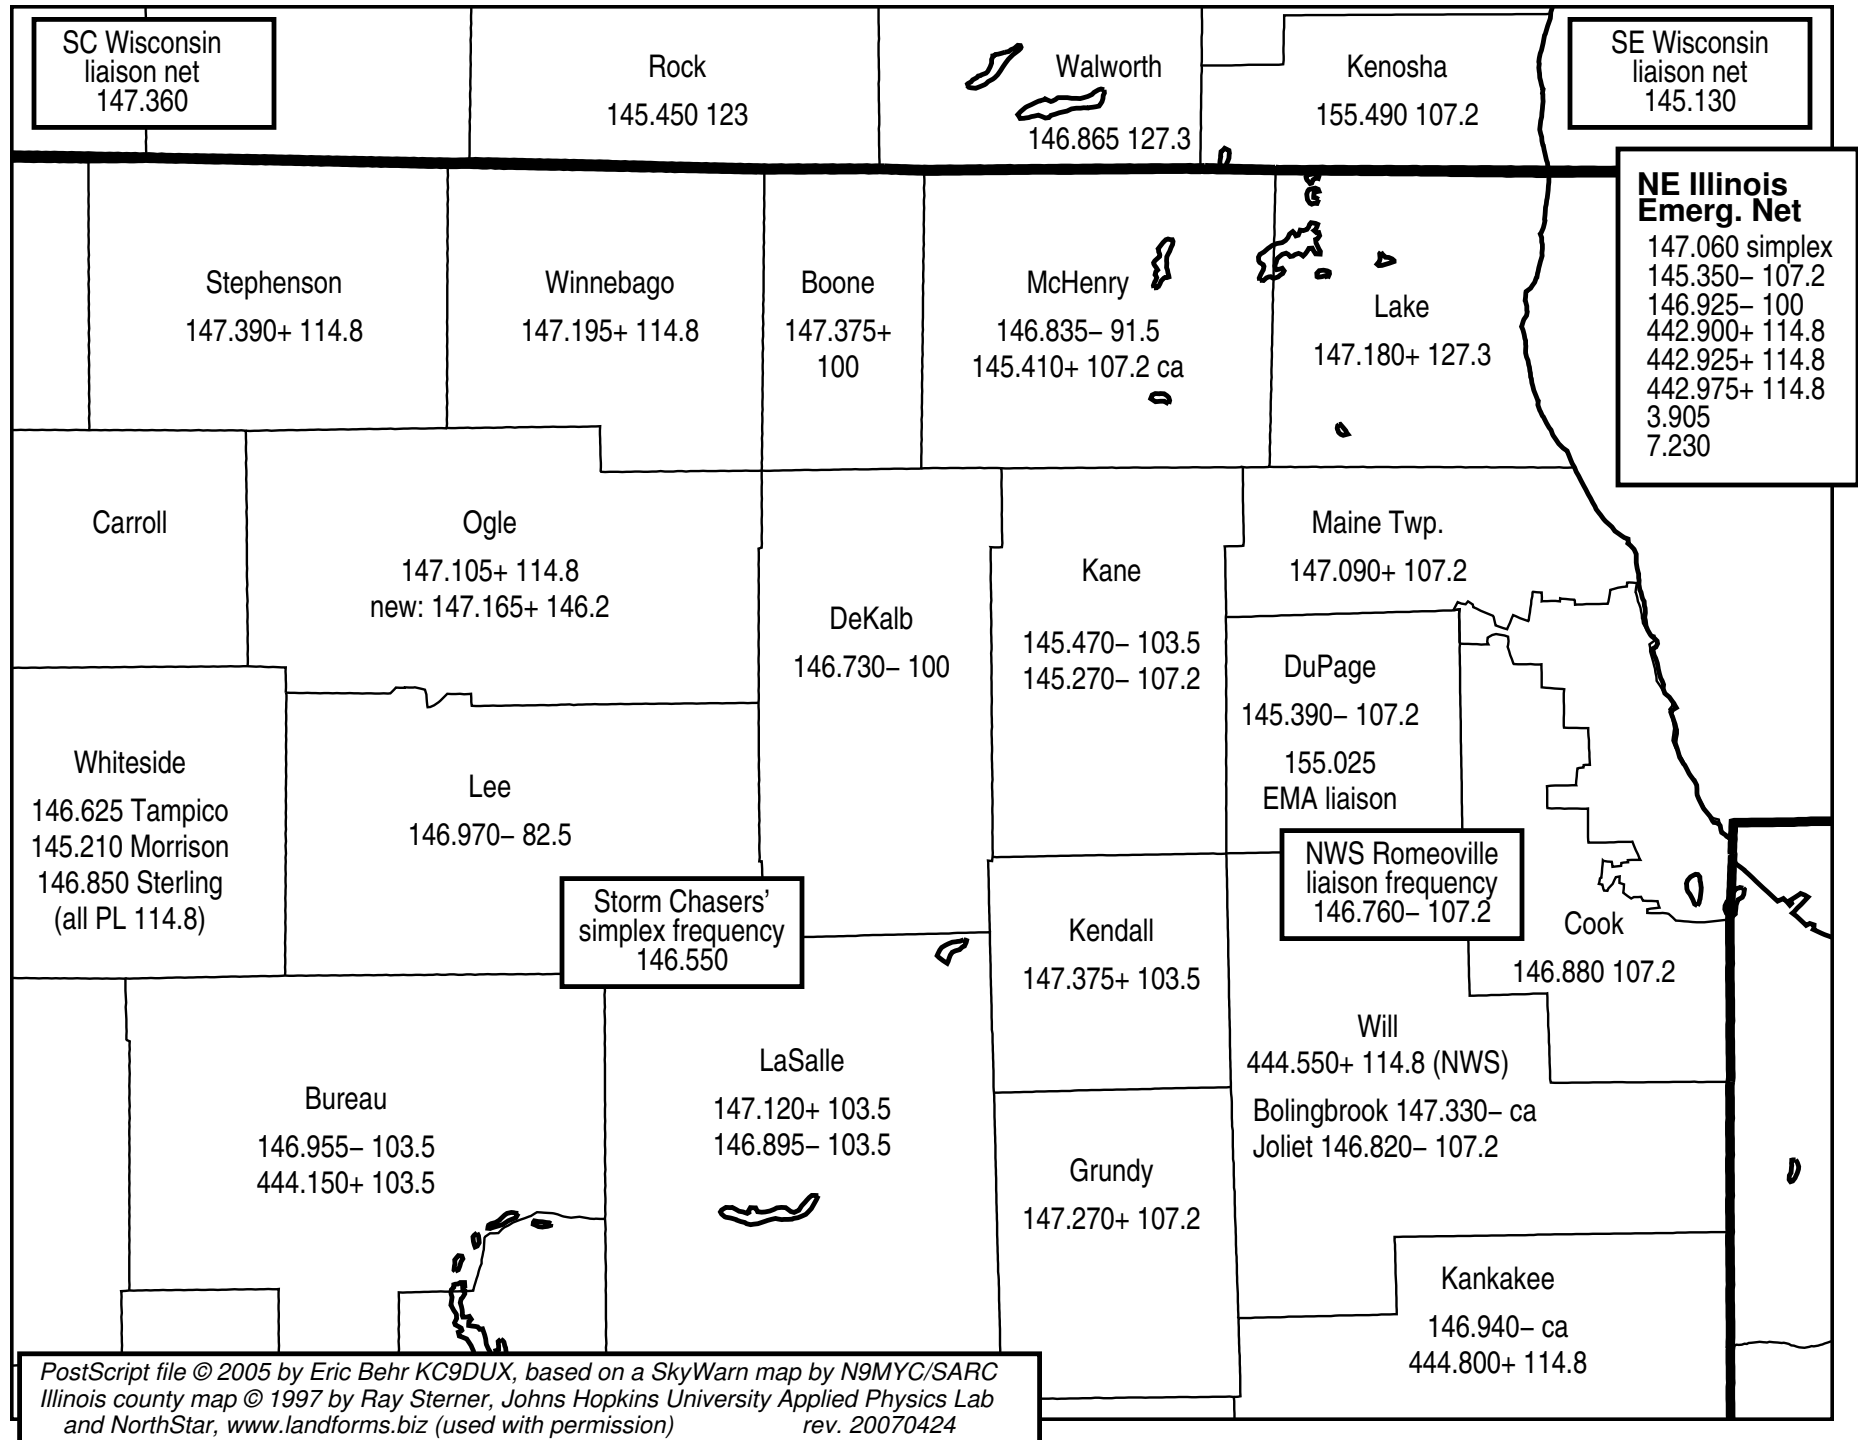

NE Illinois Skywarn Frequencies

NWS – emergency only: (815) 834 0666, (800) 681 2972

PostScript file © 2005 by Eric Behr KC9DUX, based on a SkyWarn map by N9MYC/SARC
 Illinois county map © 1997 by Ray Sterner, Johns Hopkins University Applied Physics Lab
 and NorthStar, www.landforms.biz (used with permission) rev. 20070424